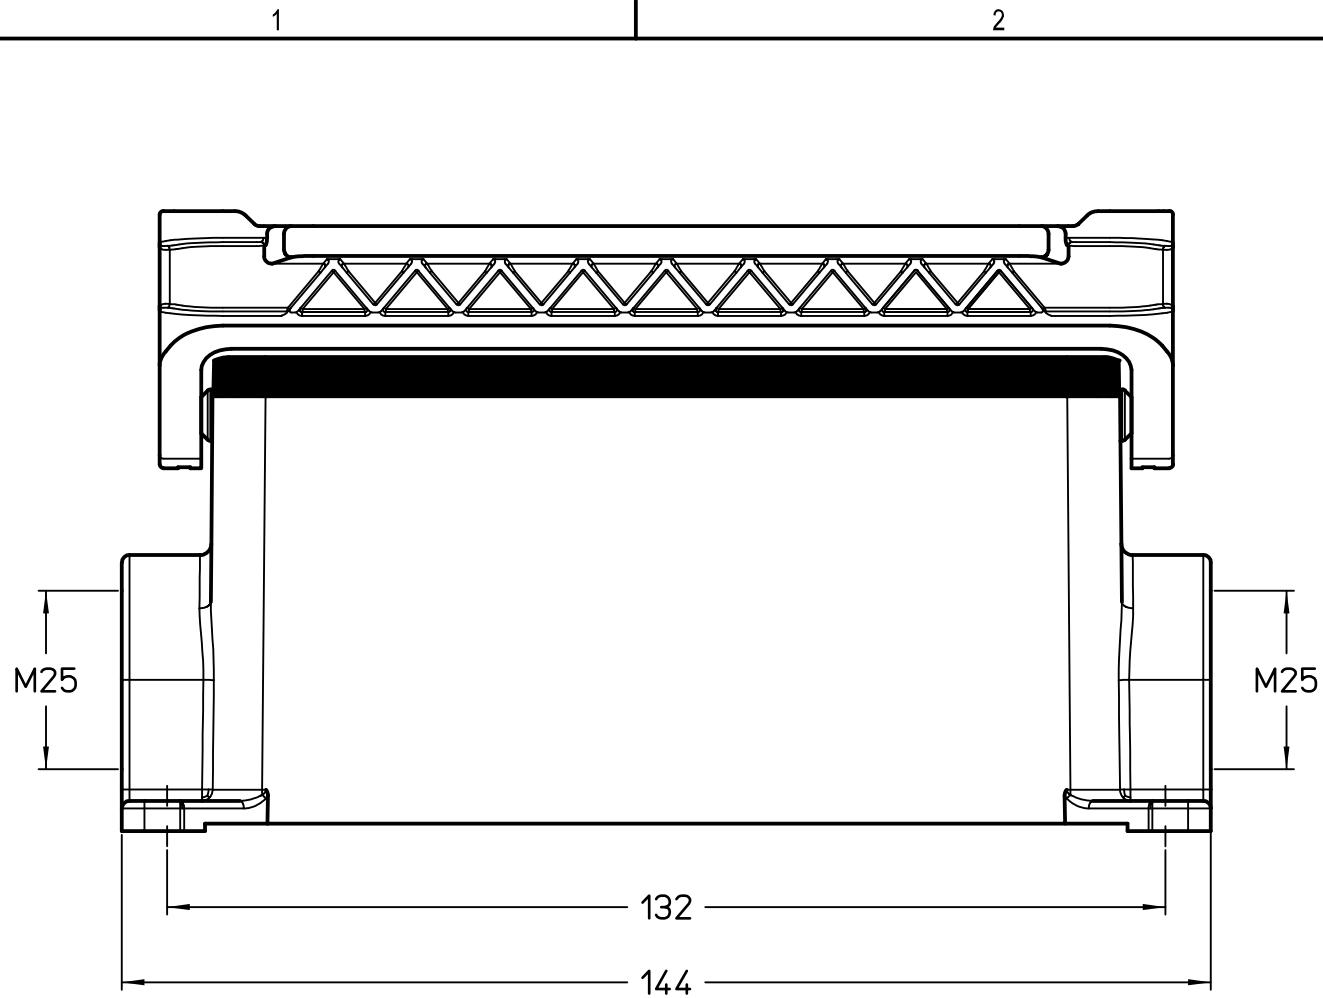

Diritti riservati All rights reserved

Dimensions
in mm

Simplified representation with dimensions without tolerance

Original Size A4

MLP 24 L225

Date 08/03/23

surface mounting housing, size "104.27", 2x M25 side entries,

Sign. G. Renna

with 1 IL-BRID lever

Scale
1:1