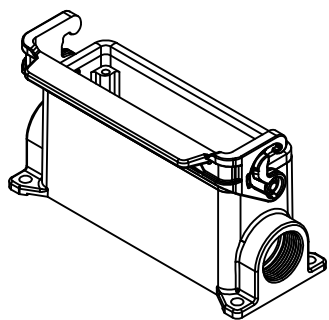

Diritti riservati All rights reserved

Dimensions
in mm

Simplified representation with dimensions without tolerance

Original Size A4

MLP 24 L225

Date 08/03/23

surface mounting housing, size "104.27", 2x M25 side entries,

Sign. G. Renna

with 1 IL-BRID lever

Scale
1:1