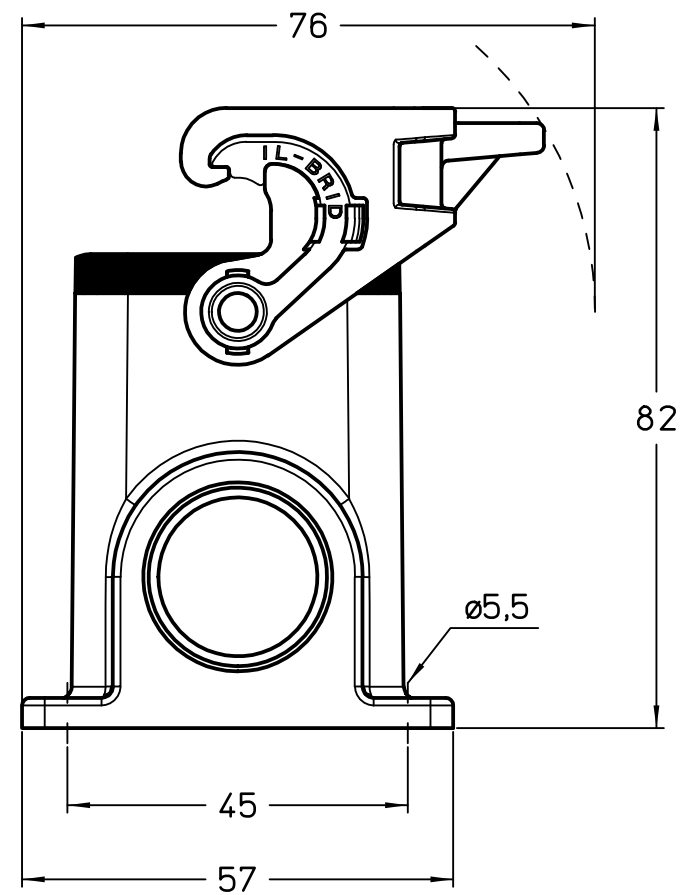

Diritti riservati All rights reserved

Dimensions
in mm

Simplified representation with dimensions without tolerance

Original Size A4

MLP 24 L225

Date 08/03/23

surface mounting housing, size "104.27", 2x M25 side entries,

Sign. G. Renna

with 1 IL-BRID lever

Scale
1:1